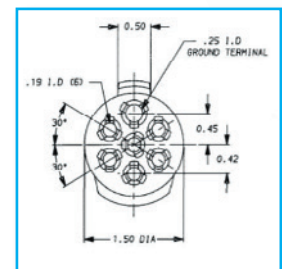

Premium Trailer Solutions

Heavy Duty 7-Pole Plugs and Accessories

- Meets and exceeds all standards of SAE J560
- Floating pins for ease of alignment and maximum contact
- Accepts #16 to #8 ground wire gauges
- Tapered design fits comfortably for easy hand-position pull
- Feature jumbo finger pull grips and two hang-up holes
- High-impact cyclolac interior with extended lip for easy removal and replacement
- Feature solid brass terminal screws
- 40 amps continuous duty @ 6-28 VDC
- Weather beater seal accommodates .450 minimum wire diameter
- Terminal Pins are machined from solid brass to ensure minimum voltage drops
- Includes dielectric grease protects against corrosion and resistance

NO.	COLOR	WIRE GAUGE	FMVSS-121 ANTI-LOCK GAUGE	CIRCUIT
1	WHITE	10	8	Ground Return
2	BLACK	12	12	Clearance, Side Marker and Identification
3	YELLOW	12	12	Left Turn & Hazard Signal
4	RED	12	10	Stop Lamps & Anti-Lock Devices
5	GREEN	12	12	Right Turn Signal & Hazard Signal
6	BROWN	12	12	Tail, Rear Clearance Marker, License Plate Lamp
7	BLUE	12	12	Auxiliary Circuit / ABS Power