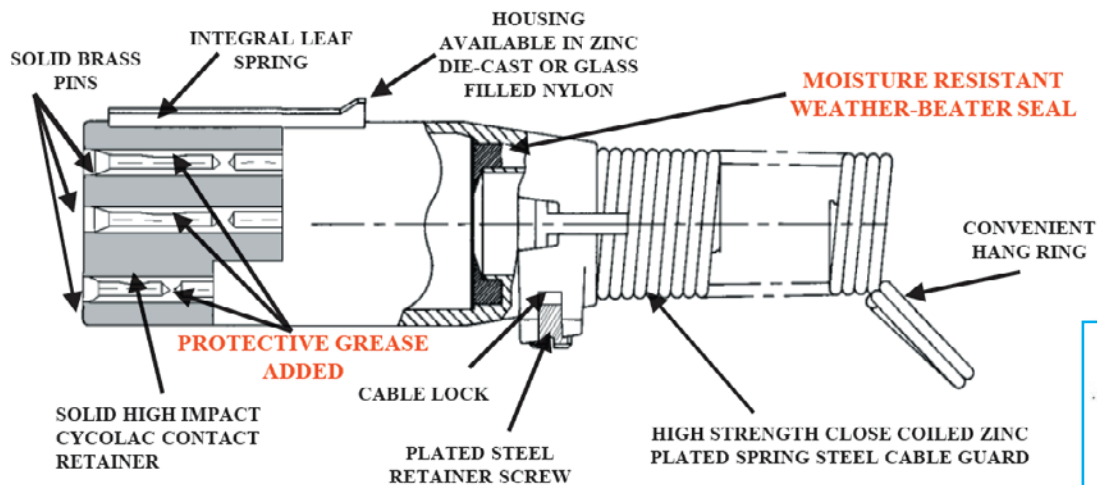

Premium Trailer Solutions

Heavy Duty 7-Pole Plugs and Accessories

- Meets and exceeds all standards of SAE J560
- Floating pins for ease of alignment and maximum contact
- Accepts #16 to #8 ground wire gauges
- Tapered design fits comfortably for easy hand-position pull
- Feature jumbo finger pull grips and two hang-up holes
- High-impact cyclolac interior with extended lip for easy removal and replacement
- Feature solid brass terminal screws
- 40 amps continuous duty @ 6-28 VDC
- Weather beater seal accommodates .450 minimum wire diameter
- Terminal Pins are machined from solid brass to ensure minimum voltage drops
- Includes dielectric grease protects against corrosion and resistance

NO.	COLOR	WIRE GAUGE	FMVSS-121 ANTI-LOCK GAUGE	CIRCUIT
1	WHITE	10	8	Ground Return
2	BLACK	12	12	Clearance, Side Marker and Identification
3	YELLOW	12	12	Left Turn & Hazard Signal
4	RED	12	10	Stop Lamps & Anti-Lock Devices
5	GREEN	12	12	Right Turn Signal & Hazard Signal
6	BROWN	12	12	Tail, Rear Clearance Marker, License Plate Lamp
7	BLUE	12	12	Auxiliary Circuit / ABS Power